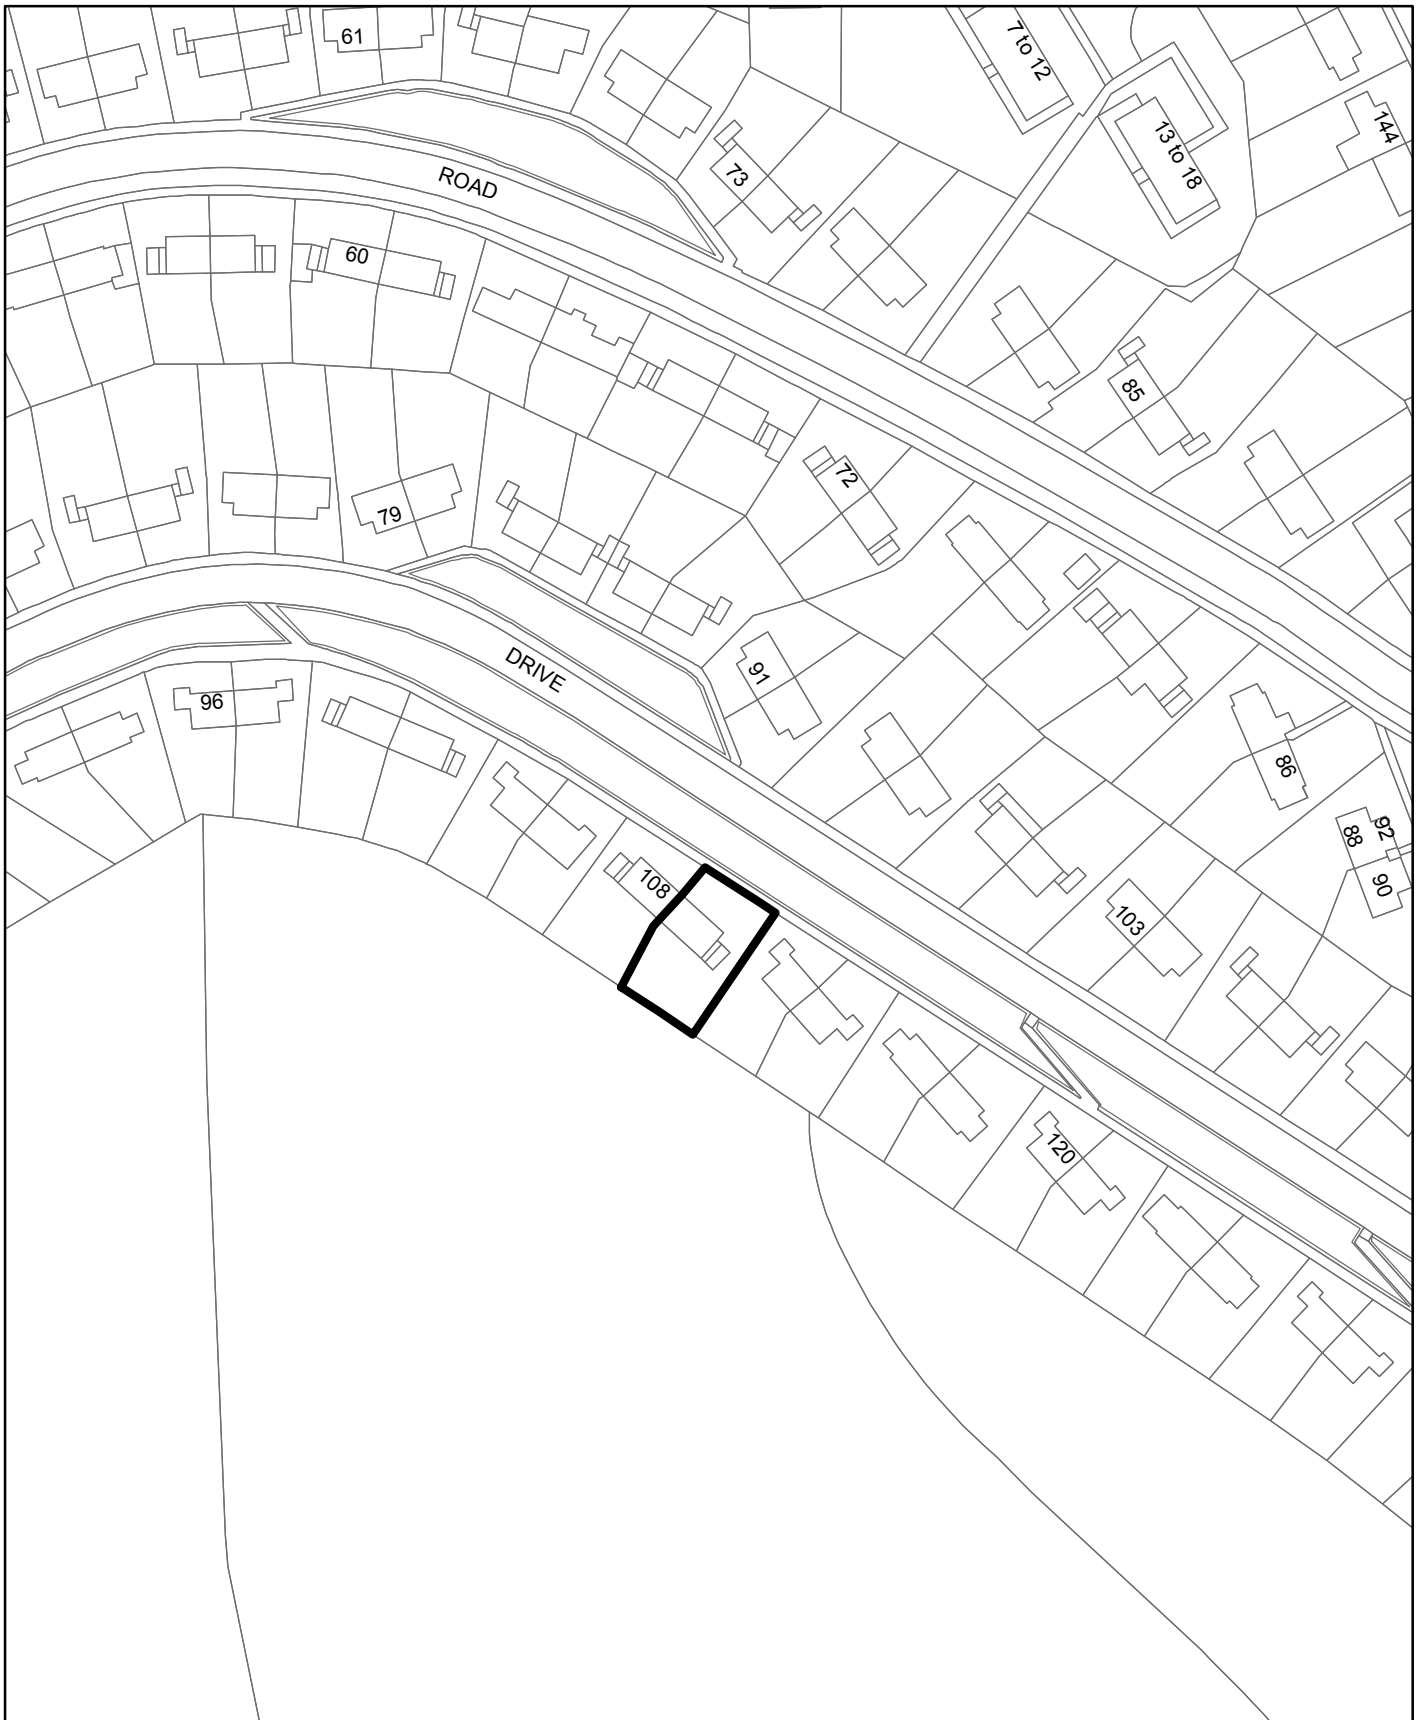

BH2017/02434 110 Auckland Drive, Brighton

**Brighton & Hove
City Council**

N

Scale: 1:1,250